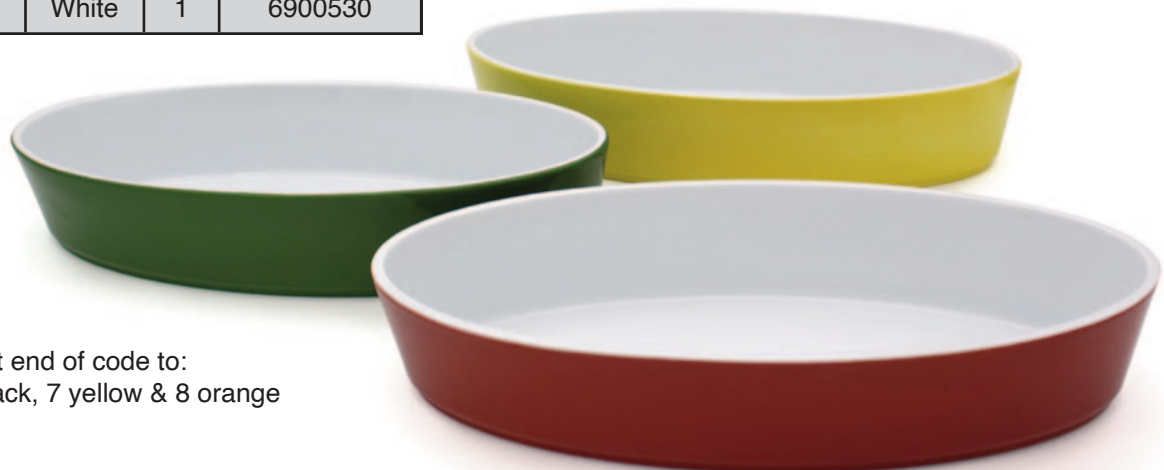

Grand Buffet round & oval porcelain dishes from Primeware

Available in white or with colour on the outside in green red, blue, black, orange & yellow

Round Buffet Dishes

These strong, elegant dishes are perfect for all food displays. Can be used from -18°C to 230°C so ideal for hot and cold displays and are dishwasher safe.

Oval Buffet Dishes

For colours change the 0 at end of code to:
2 blue, 3 green, 4 red, 6 black, 7 yellow & 8 orange

| Dims cm | Height cm | Colour | Pack | Code |
|-------------|-----------|--------|------|---------|
| 30.9 x 12.4 | 6.8 | White | 1 | 6900320 |
| 34.4 x 15 | 6.8 | White | 1 | 6900340 |
| 38.8 x 20.3 | 6.8 | White | 1 | 6900390 |
| 44 x 25 | 6.8 | White | 1 | 6900450 |
| 48.7 x 29.5 | 6.8 | White | 1 | 6900500 |
| 54.4 x 35.2 | 6.8 | White | 1 | 6900530 |

For colours change the 0 at end of code to:
2 blue, 3 green, 4 red, 6 black, 7 yellow & 8 orange

Handpainted round & oval porcelain dishes from Primeware

Available in green, grey, mustard & red

These strong, elegant dishes are perfect for all food displays. Can be used from -18°C to 230°C so ideal for hot and cold displays and are dishwasher safe.

Deep oval dishes

| Dims cm | Height cm | Colour | Pack | Code |
|-----------|-----------|---------|------|-------------|
| 35 x 25.5 | 6.5 | Green | 1 | 0102360HPDG |
| 35 x 25.5 | 6.5 | Grey | 1 | 0102360HPLG |
| 35 x 25.5 | 6.5 | Mustard | 1 | 0102360HP0 |
| 35 x 25.5 | 6.5 | Red | 1 | 0102360HPR |